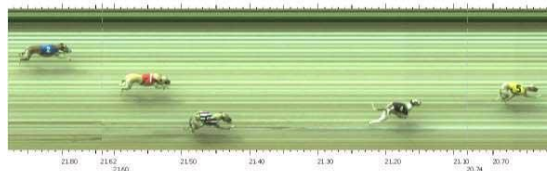

Resultat Västerås Lör. 28/6-2003

Lopp1 W 300m

1.	MacNeptune	20.64
2.	Rubel	21.15
3.	Mediant	21.43
4.	Diamond Fortunate	21.52
5.	Winston	21.79

2003-06-28 17:32:35

Finish - Camera 1

Start: 2003-06-28 14:17:59.74

Place	Id	Lane	First Name	Last Name	Affiliation	License	Time	Delta Time
1		5	Mac Neptune				20.64*	20.64
2		4	Rubel				21.15*	0.51
3		6	Mediant				21.43*	0.28
4		1	Diamond Fortunat				21.52*	0.09
5		2	Winston				21.79*	0.27
		3						

*Manually entered time